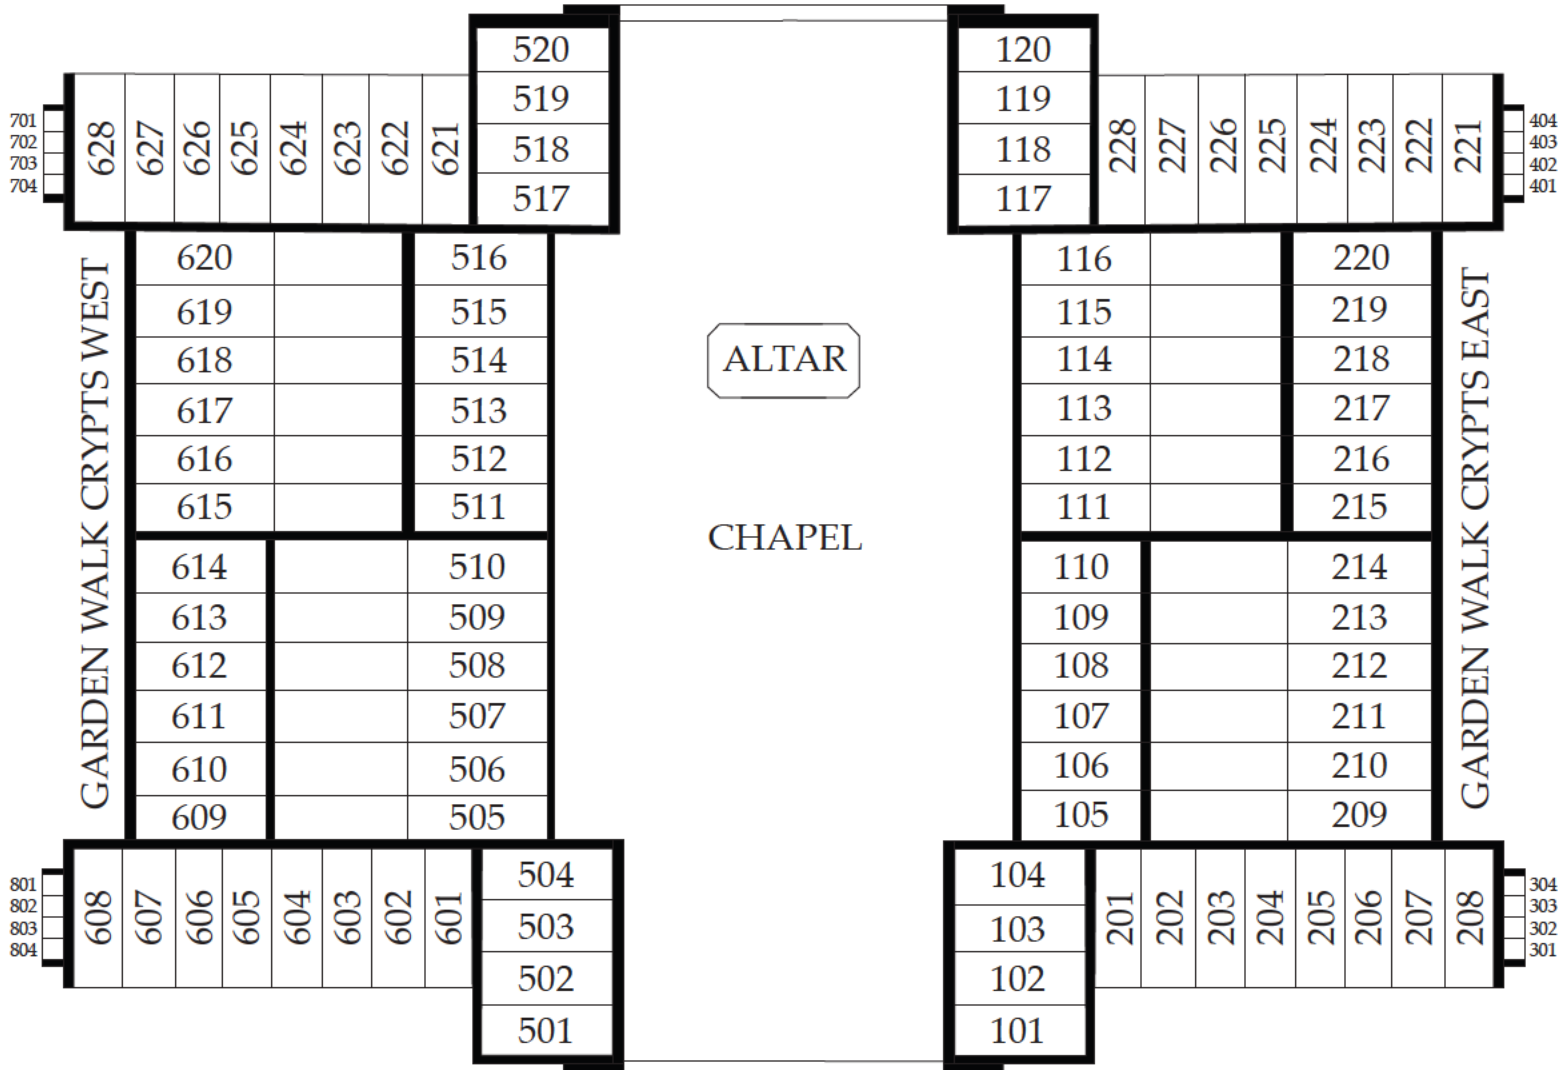

FEATURE FRONT CRYPTS NORTH

FEATURE FRONT CRYPTS SOUTH

OUR LADY QUEEN OF PEACE MAUSOLEUM

SEC. 18  
ALL SOULS CEMETERY