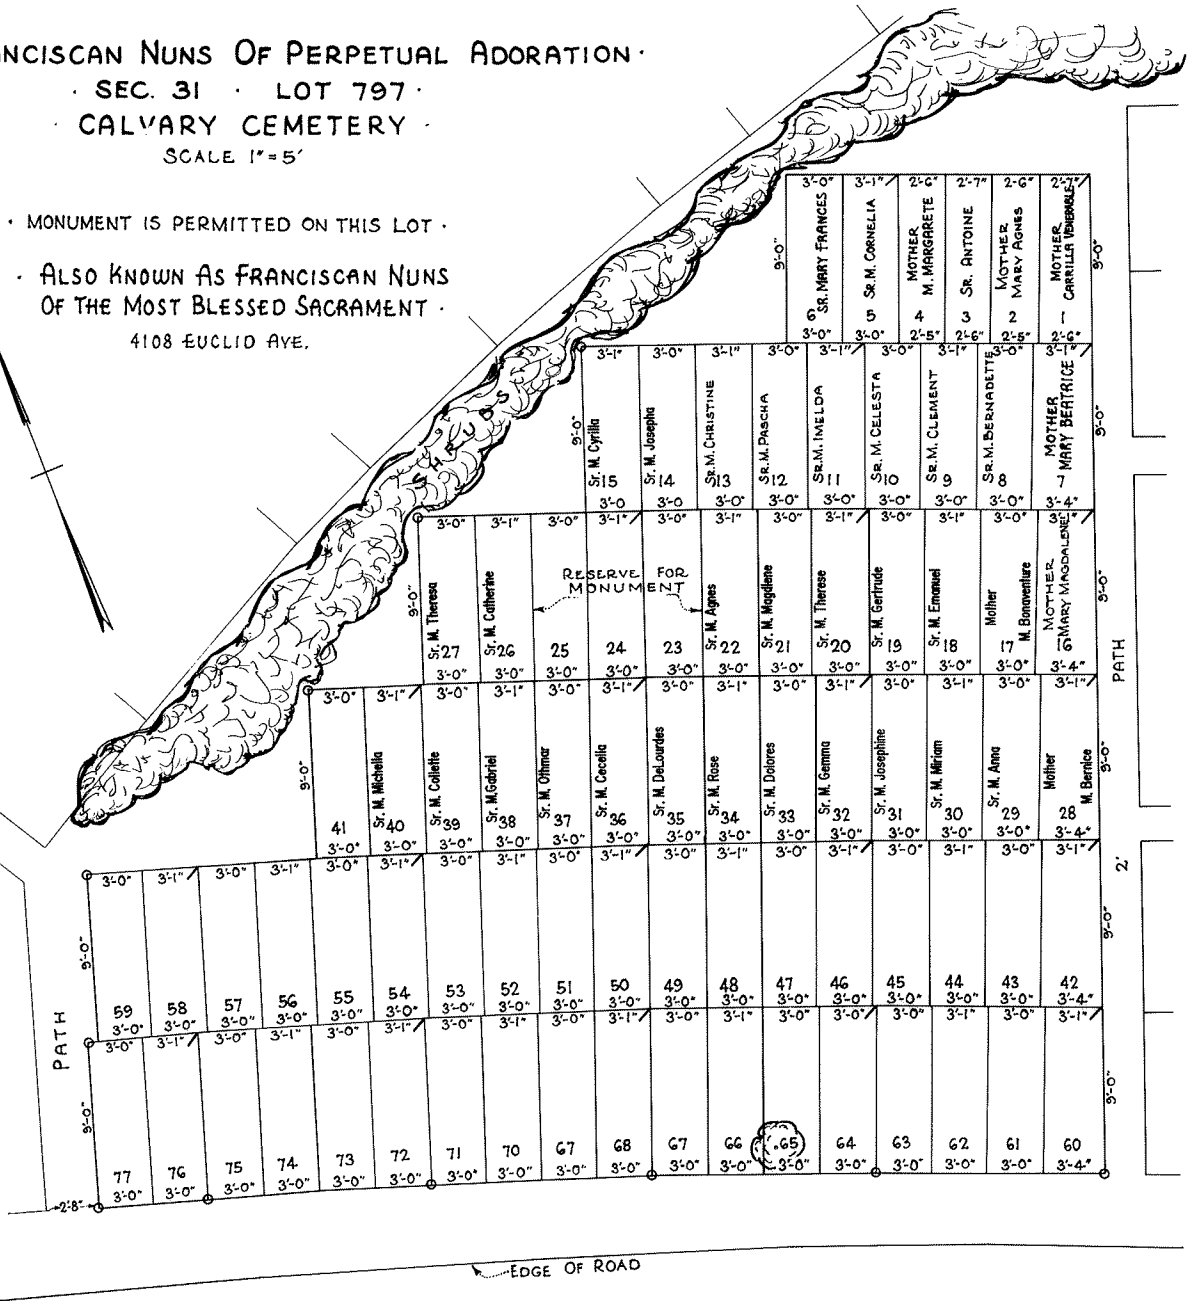

· FRANCISCAN NUNS OF PERPETUAL ADORATION ·
 · SEC. 31 · LOT 797 ·
 · CALVARY CEMETERY ·
 SCALE 1" = 5'

· MONUMENT IS PERMITTED ON THIS LOT ·
 · ALSO KNOWN AS FRANCISCAN NUNS
 OF THE MOST BLESSED SACRAMENT ·
 4108 EUCLID AVE.

KEY →
 Numbered Grave Markers Are Located In The Grave Corners Indicated Thus ↗
 Blank Grave Markers Are Indicated Thus ↘