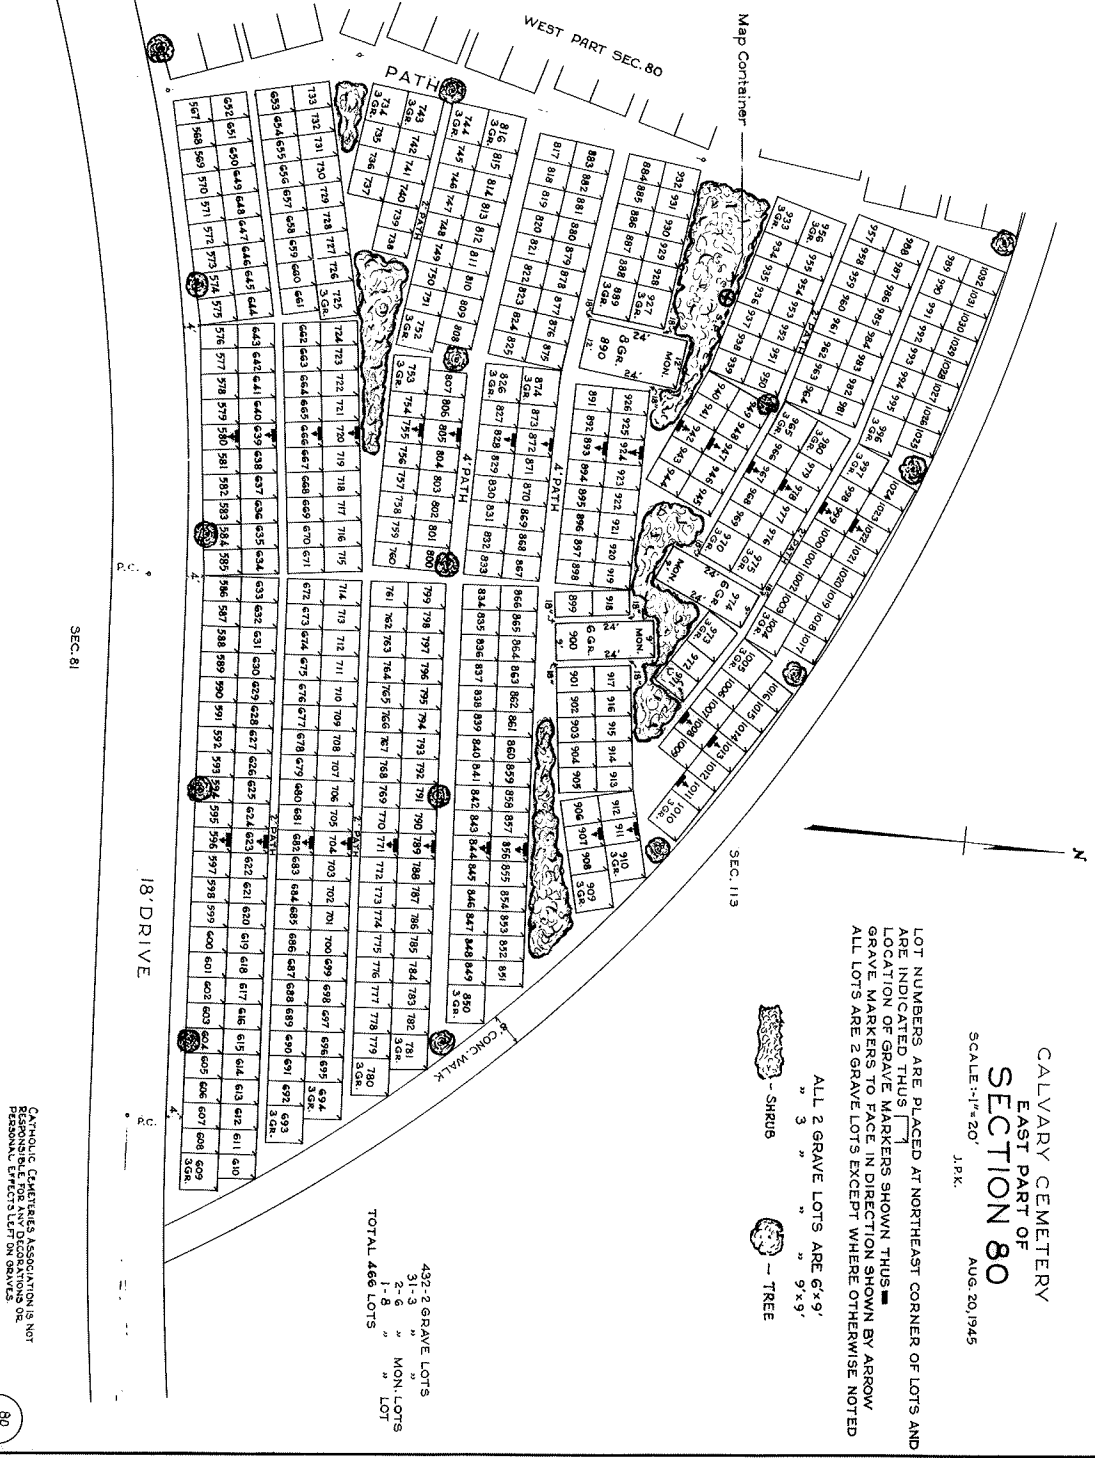

CALVARY CEMETERY
EAST PART OF
SECTION 80
SCALE: 1/4" = 20' J.P.K.
AUG. 20, 1945

LOT NUMBERS ARE PLACED AT NORTHEAST CORNER OF LOTS AND ARE INDICATED THUS [ ] LOCATION OF GRAVE MARKERS SHOWN THUS [ ] GRAVE MARKERS TO FACE IN DIRECTION SHOWN BY ARROW ALL LOTS ARE 2 GRAVE LOTS EXCEPT WHERE OTHERWISE NOTED

- ALL 2 GRAVE LOTS ARE 6'x9'
- " 3 " " " 9'x9'
- SHRUB
- TREE

432-2 GRAVE LOTS
31-3 " MON. LOTS
1-8 " " LOT
TOTAL 466 LOTS