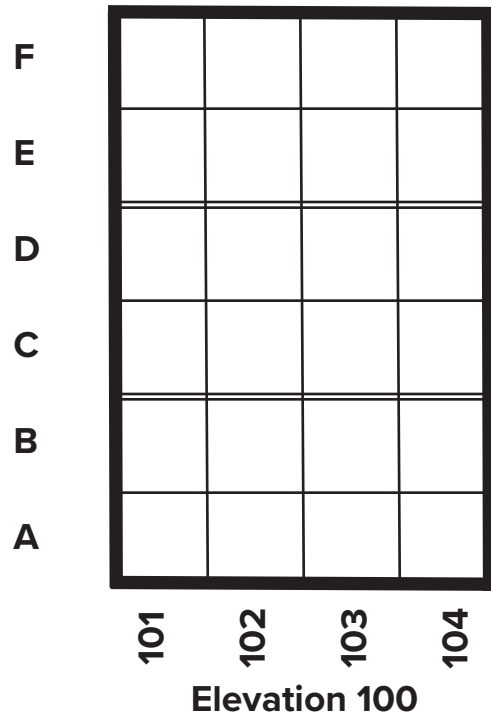

# St. Anne Columbarium Section 15

**HOLY CROSS CEMETERY**  
**CATHOLIC CEMETERIES ASSOCIATION**  
 Brook Park, Ohio

Inside dimensions of the columbarium  
 11" H x 11" W x 11<sup>3/4</sup>" D  
 Each unit to be sold as a single  
 Verification of urn size is required  
 No bouquet holders or pictures on niche front